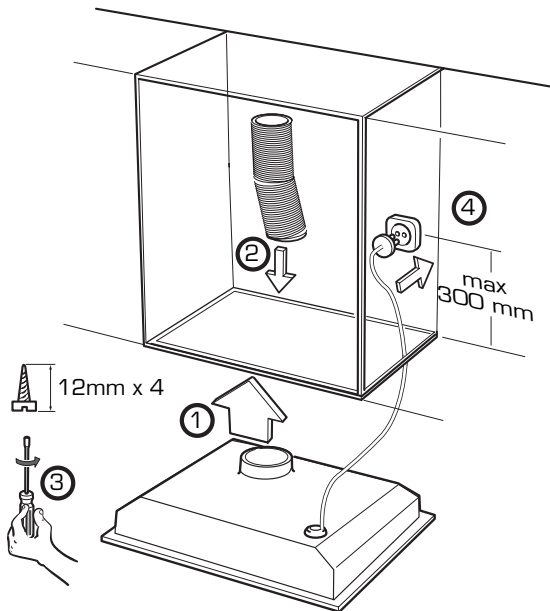

CPEA

CPEB, CPEG

		Normal	
		Max.	
		Min.	

CPEA

CPEB

- 1 = Grey
- 2 = Brown
- 3 = White
- 4 = Black
- 5 = Blue
- ⏏ = Yellow/Green

CPEG

- 1 = Brown - supply voltage to fan
- 2 = Blue - Neutral
- 3 = Black - Phase
- 4 = Yellow / Green - ground