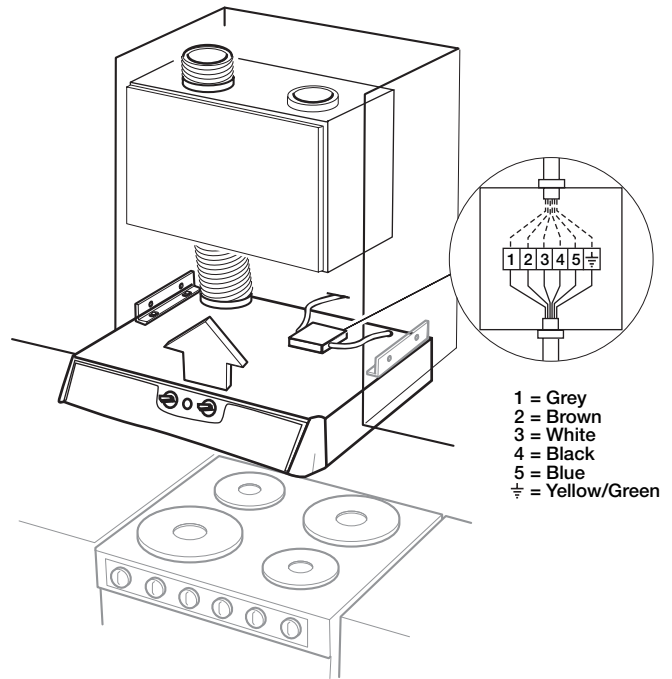

CPEA

CPEB, CPEG

		Normal	
		Max.	
		Min.	

CPEA

CPEB

- 1 = Grey
- 2 = Brown
- 3 = White
- 4 = Black
- 5 = Blue
- ⏏ = Yellow/Green

CPEG

- 1 = Brown - supply voltage to fan
- 2 = Blue - Neutral
- 3 = Black - Phase
- 4 = Yellow / Green - ground