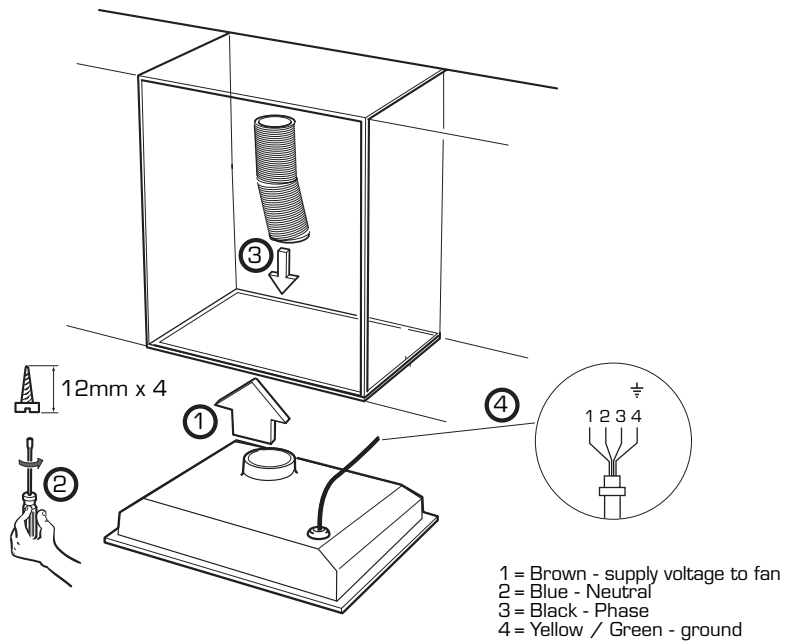

CPEA

CPEB, CPEG

		Normal	
		Max.	
		Min.	

CPEA

CPEB

- 1 = Grey
- 2 = Brown
- 3 = White
- 4 = Black
- 5 = Blue
- ⏏ = Yellow/Green

CPEG

- 1 = Brown - supply voltage to fan
- 2 = Blue - Neutral
- 3 = Black - Phase
- 4 = Yellow / Green - ground