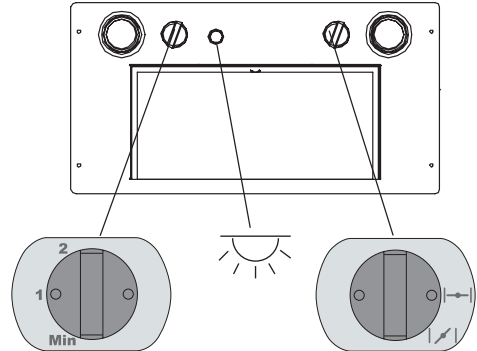

CPEA

CPEB, CPEG

		Normal	
		Max.	
		Min.	

CPEA

CPEB

- 1 = Grey
- 2 = Brown
- 3 = White
- 4 = Black
- 5 = Blue
- ⏏ = Yellow/Green

CPEG

- 1 = Brown - supply voltage to fan
- 2 = Blue - Neutral
- 3 = Black - Phase
- 4 = Yellow / Green - ground