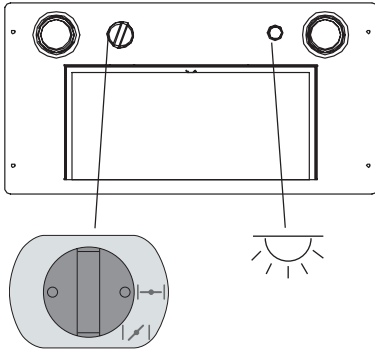

CPEA

CPEB, CPEG

		Normal	
		Max.	
		Min.	

CPEA

CPEB

- 1 = Grey
- 2 = Brown
- 3 = White
- 4 = Black
- 5 = Blue
- ⏏ = Yellow/Green

CPEG

- 1 = Brown - supply voltage to fan
- 2 = Blue - Neutral
- 3 = Black - Phase
- 4 = Yellow / Green - ground