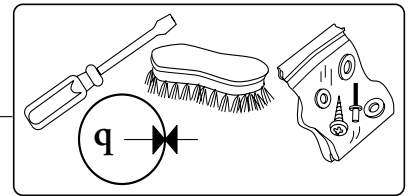

CPEA

CPEB, CPEG

		Normal	
		Max.	
		Min.	

CPEA

CPEB

- 1 = Grey
- 2 = Brown
- 3 = White
- 4 = Black
- 5 = Blue
- ⏏ = Yellow/Green

CPEG

- 1 = Brown - supply voltage to fan
- 2 = Blue - Neutral
- 3 = Black - Phase
- 4 = Yellow / Green - ground