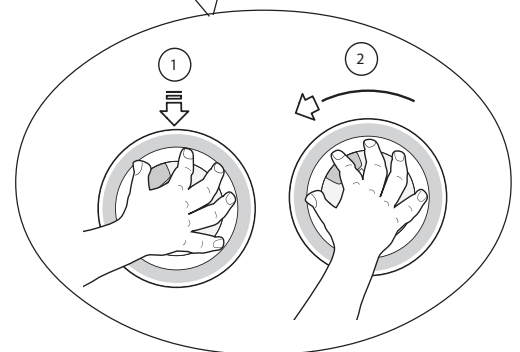

CPEA

CPEB, CPEG

		Normal	
		Max.	
		Min.	

CPEA

CPEB

- 1 = Grey
- 2 = Brown
- 3 = White
- 4 = Black
- 5 = Blue
- ⏏ = Yellow/Green

CPEG

- 1 = Brown - supply voltage to fan
- 2 = Blue - Neutral
- 3 = Black - Phase
- 4 = Yellow / Green - ground