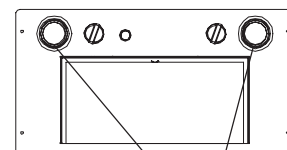

CPEA

CPEB, CPEG

		Normal	
		Max.	
		Min.	

CPEA

CPEB

- 1 = Grey
- 2 = Brown
- 3 = White
- 4 = Black
- 5 = Blue
- ⏏ = Yellow/Green

CPEG

- 1 = Brown - supply voltage to fan
- 2 = Blue - Neutral
- 3 = Black - Phase
- 4 = Yellow / Green - ground